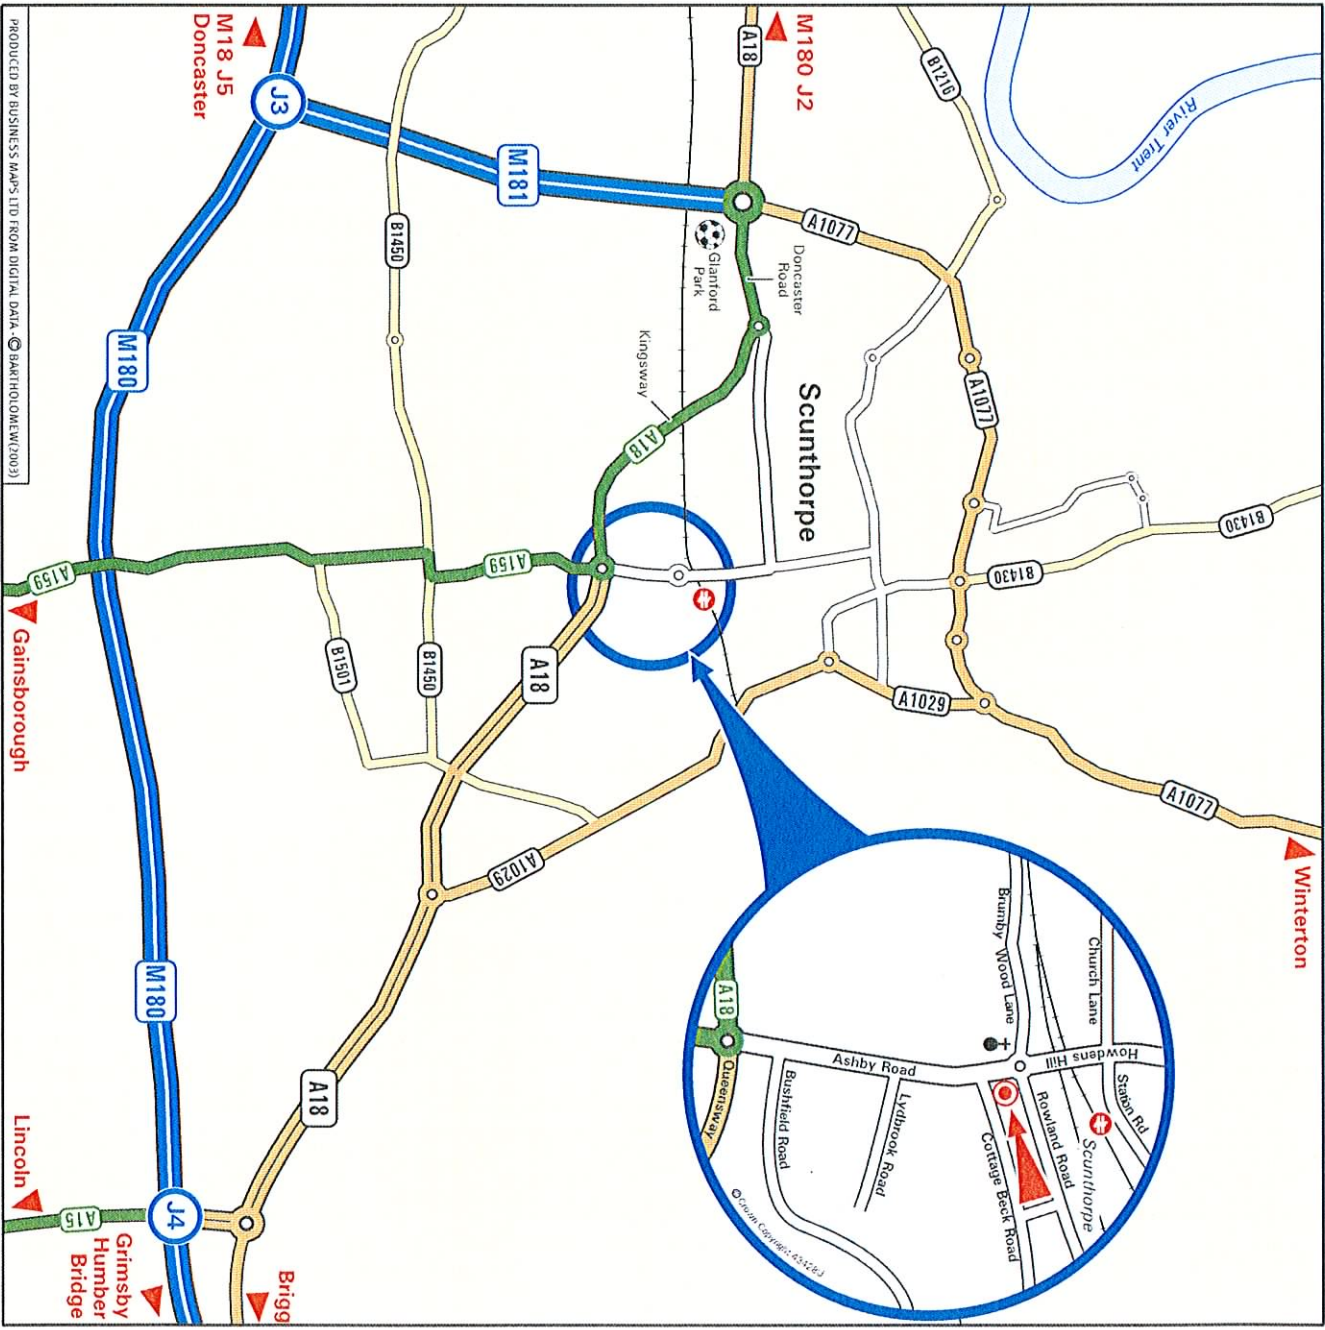

### From M180 West

Leave the M180 at junction 3 (signed Scunthorpe (W) & M181) and join the M181 towards Scunthorpe.  
At the large roundabout (football ground on right), take the third exit onto the A18 (Doncaster Road).  
Go straight on at the mini roundabout at the entrance to the retail park At the next roundabout take the third exit remaining on the A18.  
At the roundabout junction with A159, take the first exit onto Ashby Road.  
We are located on the right hand side (see inset).

### From the M18

Leave the M18 at junction 5 (signed Scunthorpe, Grimsby, Humberside Airport & M180).  
Join the M180 and follow directions above "From the M180".

### From M180 East

Leave Kingston-Upon-Hull via the A63.  
Leave the A63 to join the A15 southbound, signposted to the Humber Bridge.  
Continue over the Humber Bridge, then leave the A15 to join the M180 towards Scunthorpe.  
Leave the M180 at junction 4 and join the A18 to Scunthorpe.  
Remain on the A18 until the roundabout junction with A159.  
Take the third exit onto Ashby Road.  
We are located on the right hand side (see inset).

**By Train**  
Scunthorpe receives services from Manchester Piccadilly, Sheffield, Doncaster, Grimsby and Cleethorpes.

PRODUCED BY BUSINESS MAPS LTD FROM DIGITAL DATA. © BARTHOLOMEW (2003)