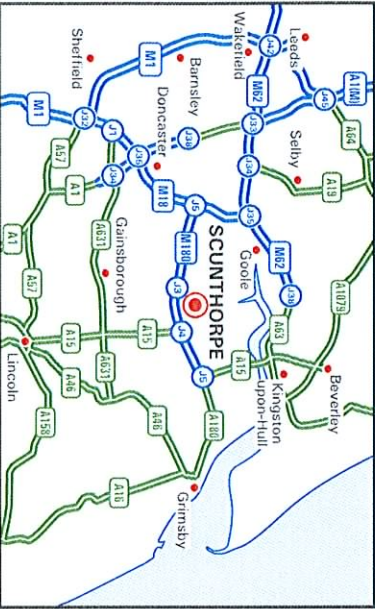

### From M180 West

Leave the M180 at junction 3 (signed Scunthorpe (W) & M181) and join the M181 towards Scunthorpe.  
At the large roundabout (football ground on right), take the third exit onto the A18 (Doncaster Road).  
Go straight on at the mini roundabout at the entrance to the retail park At the next roundabout take the third exit remaining on the A18.  
At the roundabout junction with A159, take the first exit onto Ashby Road.  
We are located on the right hand side (see inset).

### From the M18

Leave the M18 at junction 5 (signed Scunthorpe, Grimsby, Humberside Airport & M180).  
Join the M180 and follow directions above "From the M180".

### From M180 East

Leave Kingston-Upon-Hull via the A63.  
Leave the A63 to join the A15 southbound, signposted to the Humber Bridge.  
Continue over the Humber Bridge, then leave the A15 to join the M180 towards Scunthorpe.  
Leave the M180 at junction 4 and join the A18 to Scunthorpe.  
Remain on the A18 until the roundabout junction with A159.  
Take the third exit onto Ashby Road.  
We are located on the right hand side (see inset).

**By Train**  
Scunthorpe receives services from Manchester Piccadilly, Sheffield, Doncaster, Grimsby and Cleethorpes.

PRODUCED BY BUSINESS MAPS LTD FROM DIGITAL DATA. © BARTHOLOMEW (2003)