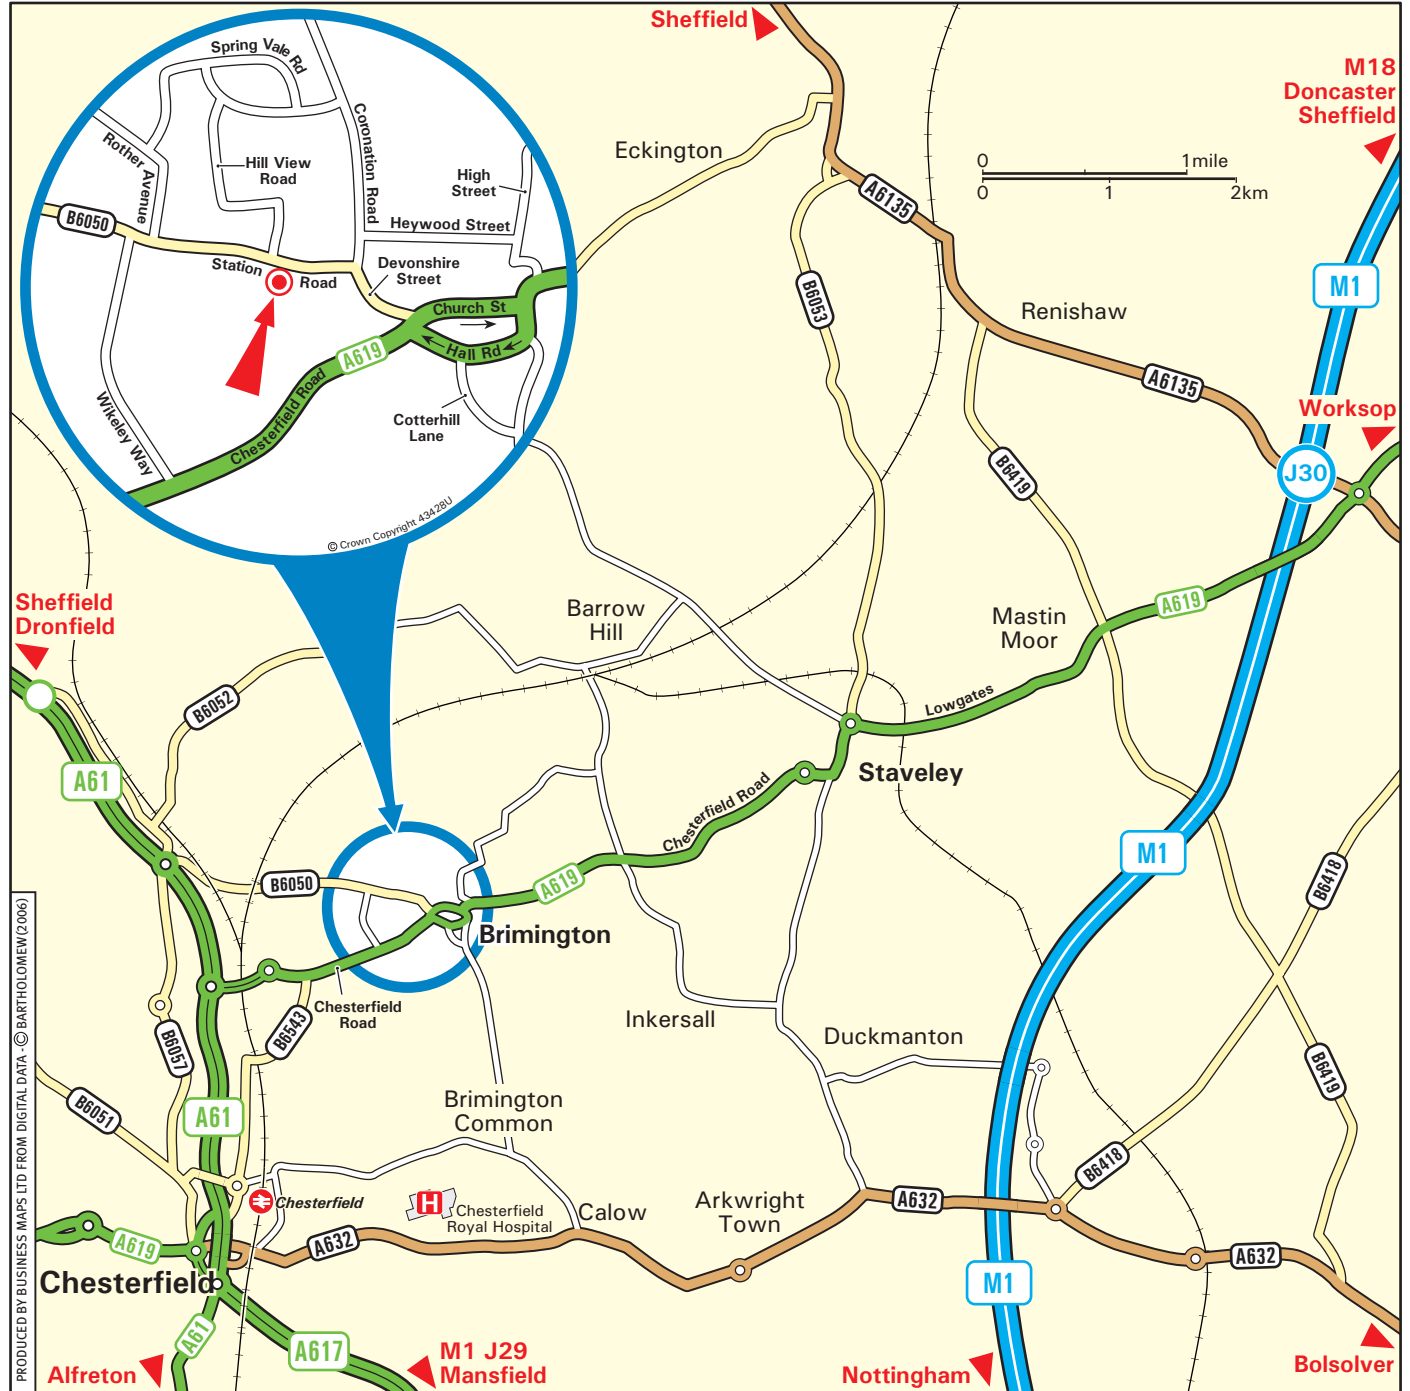

NLT Training Services Ltd
 Devonshire House
 Station Road, Brimington
 Chesterfield, Derbyshire S43 1JU
 Tel: 0845 40 80 378 - Fax: 01246 208241
 www.nlt-training.co.uk

From M1

Leave the M1 at Junction 30 (signed Chesterfield, Newark & A616).
 Join the A616 following signs for Newark & Chesterfield.
 At the roundabout junction with the A619, take the fourth exit and join the A619 towards Chesterfield.
 Continue on the A619 for 5.2 miles, through Staveley, until the junction with the B6050, in Brimington.
 Turn left onto the B6050 (Devonshire Street), following signs for the A61.
 Continue onto Station Road. Devonshire House is located on the left hand side (see inset).

From A61

Leave the A61 at the roundabout junction with the B6050.
 Join the B6050 following signs for Brimington.
 Continue on the B6050 for 1 mile to Brimington.
 Devonshire House is located on the right hand side (see inset).

By Train

The nearest mainline station is Chesterfield.
 Taxis are available from the station.

PRODUCED BY BUSINESS MAPS LTD FROM DIGITAL DATA © BARTHOLOMEW (2006)